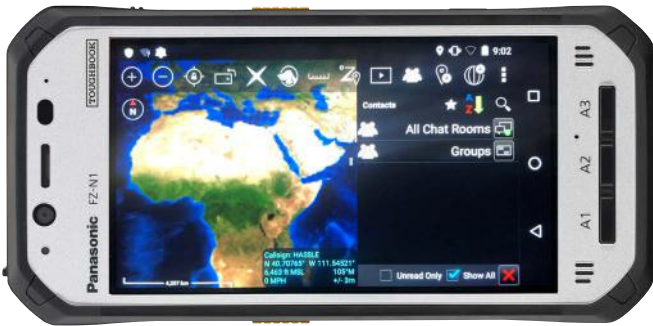

The **TOUGHBOOK N1 Tactical** variant was designed specifically for tactical environments leveraging SA applications like Nett Warrior, ATAK, KILSWITCH and HC2. Fully rugged out of the box, the TOUGHBOOK N1 Tactical is 7 ft drop tested, IP66, IP68, and MIL-STD-810G certified. With 5 programmable buttons capable of launching any local application, so, launching and switching between applications is seamless. The 4.7" anti-reflective daylight readable 500 NIT display also features rain sensing and glove touch modes.

DISPLAY
4.7" high definition 1280 x 720 daylight-viewable, 10-point capacitive multi touch display
CPU
Multi-core Qualcomm® CPU
OS
Android OS with powerful Panasonic support and deployment/control tools
DIMENSIONS & WEIGHT
2.9" x 6.1" x 0.6", 0.61 lb.
CAMERAS
Full HD 5MP (front) 8MP (rear)
BATTERY
12 hour life, removable & warm swappable, can fully recharge in two hours (0% to 100%)
SENSORS
Ambient light sensor, digital compass, gyro and acceleration sensors

For more information please contact the Panasonic Army team at army@us.panasonic.com