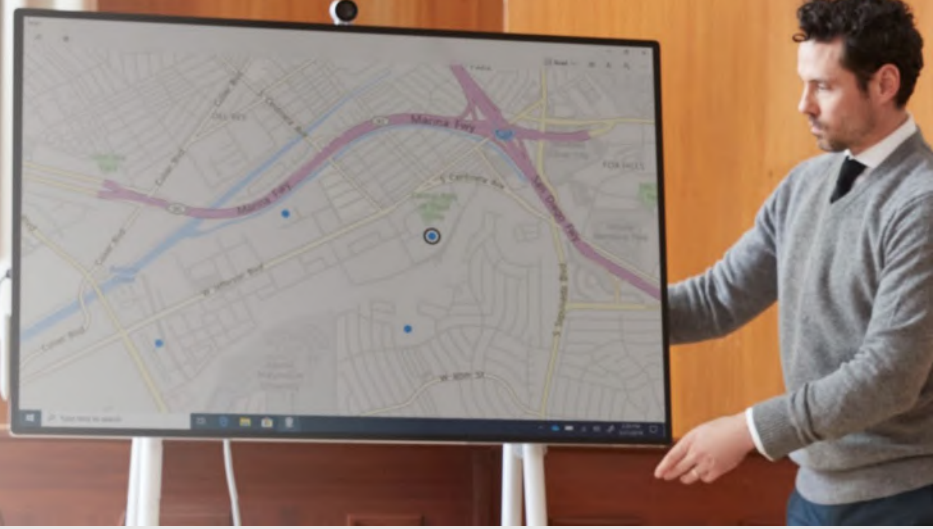

Teamwork without boundaries

Meet Surface Hub 2S for Federal

Bring remote teams together

Remote teamwork has never been easier with the light-weight, mobile Surface Hub 2S. Collaborate via Microsoft Teams, and stay engaged during meetings with a 4K+ quality screen and camera, along with enhanced speakers and mics. Take brainstorming to the next level with Microsoft Whiteboard, a persistent digital canvas. Surface helps you stay connected with your team, even when you're apart.

Equipped for government use

Although Surface Hub 2S is designed as a multipurpose collaboration device used in conference rooms, the Surface Hub operating system actually supports users' ability to work with smart cards (CAC and PIV) to authenticate to corporate resources via the browser or the Office Graph. By taking advantage of plug-and-play devices and drivers, organizations can either leave a reader mounted to the device or add a keyboard with an integrated reader.